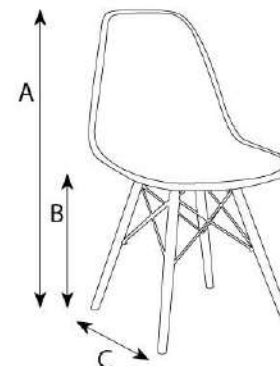

Design Patent Application No. - 304921

Product Dimensions

A	279mm
B	356mm
C	406mm

COLORS VARIANTS

Art, with an attitude

Experience the Luxurious Seating

An ergonomic trademarked chair design to provide comfort and protection from sun, wind, rain and sand on places frequently visited by tourists

Cafeteria Seating

Design Patent Application No. - 305021

Product Dimensions

A	812mm
B	457mm
C	406mm

COLORS VARIANTS

IRIS

Experience the Luxurious Seating

Experience the utmost comfort with the finely luxurious detailing on this classic piece

Cafeteria Seating

Design Patent Application No. - 305022

Product Dimensions

A	812mm
B	444mm
C	355mm

COLORS VARIANTS

Cafeteria Seating

Design Patent Application No. - 305022

Product Dimensions

Design Patent Application No. - 305107

Product Dimensions

A	740mm
B	580mm
C	455mm

COLORS VARIANTS

VISION

Experience the Luxurious Seating

A Perfect fit to achieve a state of physical ease

Cafeteria Seating