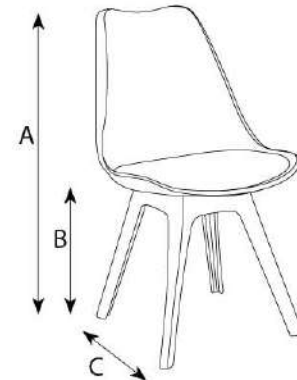

Product Dimensions

A	786mm
B	432mm
C	457mm

COLORS VARIANTS

HEXA

Experience the Luxurious Seating

An explicit styling for the modern generation to feel the welcoming warmth and ease associated with its prototype

Cafeteria Seating

Product Dimensions

A	810mm
B	465mm
C	560mm

COLORS VARIANTS

Classic - Omega

Classic - Prime

Classic - Ultra

CLASSIC

A	812mm
B	432mm
C	406mm

COLORS VARIANTS

i-CLASSIC

Experience the Luxurious Seating

*While classic defines snug and sleeky edge to it,
this piece defines comfort with a modern twist*

Cafeteria Seating

Design Patent Application No. - 304922

Product Dimensions

A	812mm
B	432mm
C	406mm

COLORS VARIANTS

CLASSIC - ALPHA

Experience the Luxurious Seating

Add comfort to your life with Qedo Cafeteria Seating

Cafeteria Seating

Design Patent Application No. - 304922