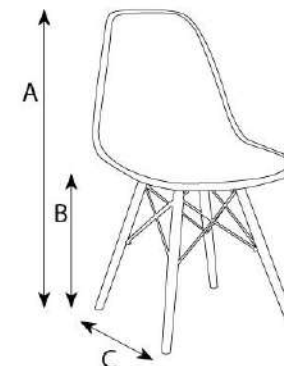

Design Patent Application No. - 304921

Product Dimensions

A	279mm
B	356mm
C	406mm

COLORS VARIANTS

Art, with an attitude

Experience the Luxurious Seating

An ergonomic trademarked chair design to provide comfort and protection from sun, wind, rain and sand on places frequently visited by tourists

Cafeteria Seating

Design Patent Application No. - 305021

Product Dimensions

A	812mm
B	457mm
C	406mm

COLORS VARIANTS

IRIS

Experience the Luxurious Seating

Experience the utmost comfort with the finely luxurious detailing on this classic piece

Cafeteria Seating

Design Patent Application No. - 305022

Product Dimensions

A	812mm
B	444mm
C	355mm

COLORS VARIANTS

Cafeteria Seating

Design Patent Application No. - 305022

Product Dimensions