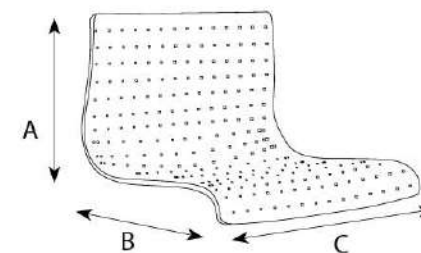

Beautiful & sleek design created for ultimate comfort

Cafeteria Seating

COLORS VARIANTS

Design Patent Application No. - 304922

MAXX

Experience the Luxurious Seating

Art, with an attitude

Cafeteria Seating

Design Patent Application No. - 304921

Product Dimensions

A	279mm
B	356mm
C	406mm

COLORS VARIANTS

Art, with an attitude

Experience the Luxurious Seating

An ergonomic trademarked chair design to provide comfort and protection from sun, wind, rain and sand on places frequently visited by tourists

Cafeteria Seating

Design Patent Application No. - 305021

Product Dimensions

A	812mm
B	457mm
C	406mm

COLORS VARIANTS

IRIS

Experience the Luxurious Seating

Experience the utmost comfort with the finely luxurious detailing on this classic piece