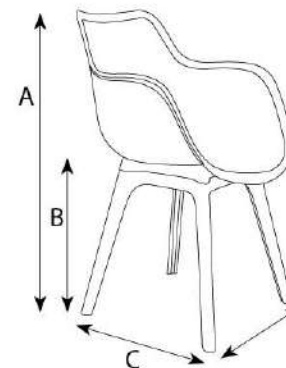

Design Patent Application No. - 304921

Product Dimensions

A	279mm
B	356mm
C	406mm

COLORS VARIANTS

Art, with an attitude

Experience the Luxurious Seating

An ergonomic trademarked chair design to provide comfort and protection from sun, wind, rain and sand on places frequently visited by tourists

Cafeteria Seating

Design Patent Application No. - 305021

Product Dimensions

A	812mm
B	457mm
C	406mm

COLORS VARIANTS

IRIS

Experience the Luxurious Seating

Experience the utmost comfort with the finely luxurious detailing on this classic piece

Cafeteria Seating

Design Patent Application No. - 305022

Product Dimensions

A	812mm
B	444mm
C	355mm

COLORS VARIANTS

Cafeteria Seating

Design Patent Application No. - 305022

Product Dimensions