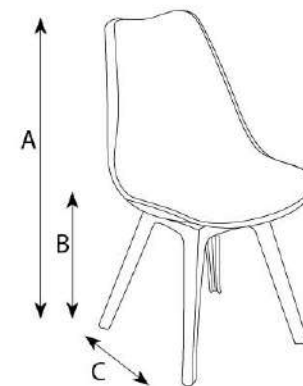

Product Dimensions

A	786mm
B	432mm
C	457mm

COLORS VARIANTS

HEXA

Experience the Luxurious Seating

An explicit styling for the modern generation to feel the welcoming warmth and ease associated with its prototype

Cafeteria Seating

Product Dimensions

A	810mm
B	465mm
C	560mm

COLORS VARIANTS

Classic - Omega

Classic - Prime

Classic - Ultra

CLASSIC

Experience the Luxurious Seating

*Suitable for every place and occasion,
its comfortable and unique design will always have an upper edge*

Cafeteria Seating

Design Patent Application No. - 304922

Product Dimensions

A	812mm
B	432mm
C	406mm

COLORS VARIANTS

i-CLASSIC

Experience the Luxurious Seating

*While classic defines snug and sleeky edge to it,
this piece defines comfort with a modern twist*

Cafeteria Seating

Design Patent Application No. - 304922