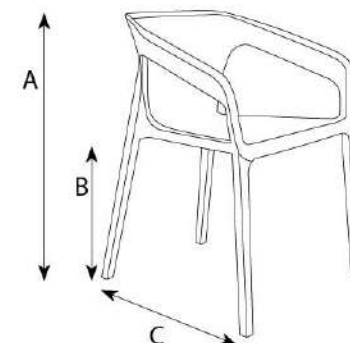

Cafeteria Seating

Design Patent Application No. - 305021

Product Dimensions

A	812mm
B	457mm
C	406mm

COLORS VARIANTS

IRIS

Experience the Luxurious Seating

Experience the utmost comfort with the finely luxurious detailing on this classic piece

Cafeteria Seating

Design Patent Application No. - 305022

Product Dimensions

A	812mm
B	444mm
C	355mm

COLORS VARIANTS

Cafeteria Seating

Design Patent Application No. - 305022

Product Dimensions

A	812mm
B	444mm
C	355mm

COLORS VARIANTS

CUBE

Experience the Luxurious Seating

A plush easy chair for the popular and fashionable urban gentlemen's clubs

CUBE

CUBE

Modern Cafeteria Seating

Design Patent Application No. - 305107

Product Dimensions

A	740mm
B	580mm
C	455mm

COLORS VARIANTS

VISION

Experience the Luxurious Seating

A Perfect fit to achieve a state of physical ease

Cafeteria Seating