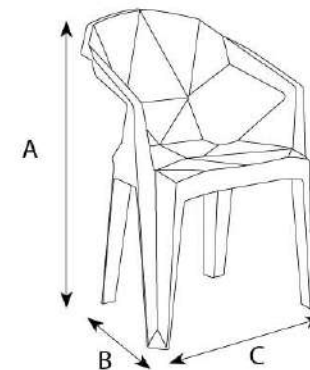

Product Dimensions

A	786mm
B	432mm
C	457mm

COLORS VARIANTS

HEXA

Experience the Luxurious Seating

An explicit styling for the modern generation to feel the welcoming warmth and ease associated with its prototype

Cafeteria Seating

Product Dimensions

A	810mm
B	465mm
C	560mm

COLORS VARIANTS

Classic - Omega

Classic - Prime

Classic - Ultra

CLASSIC