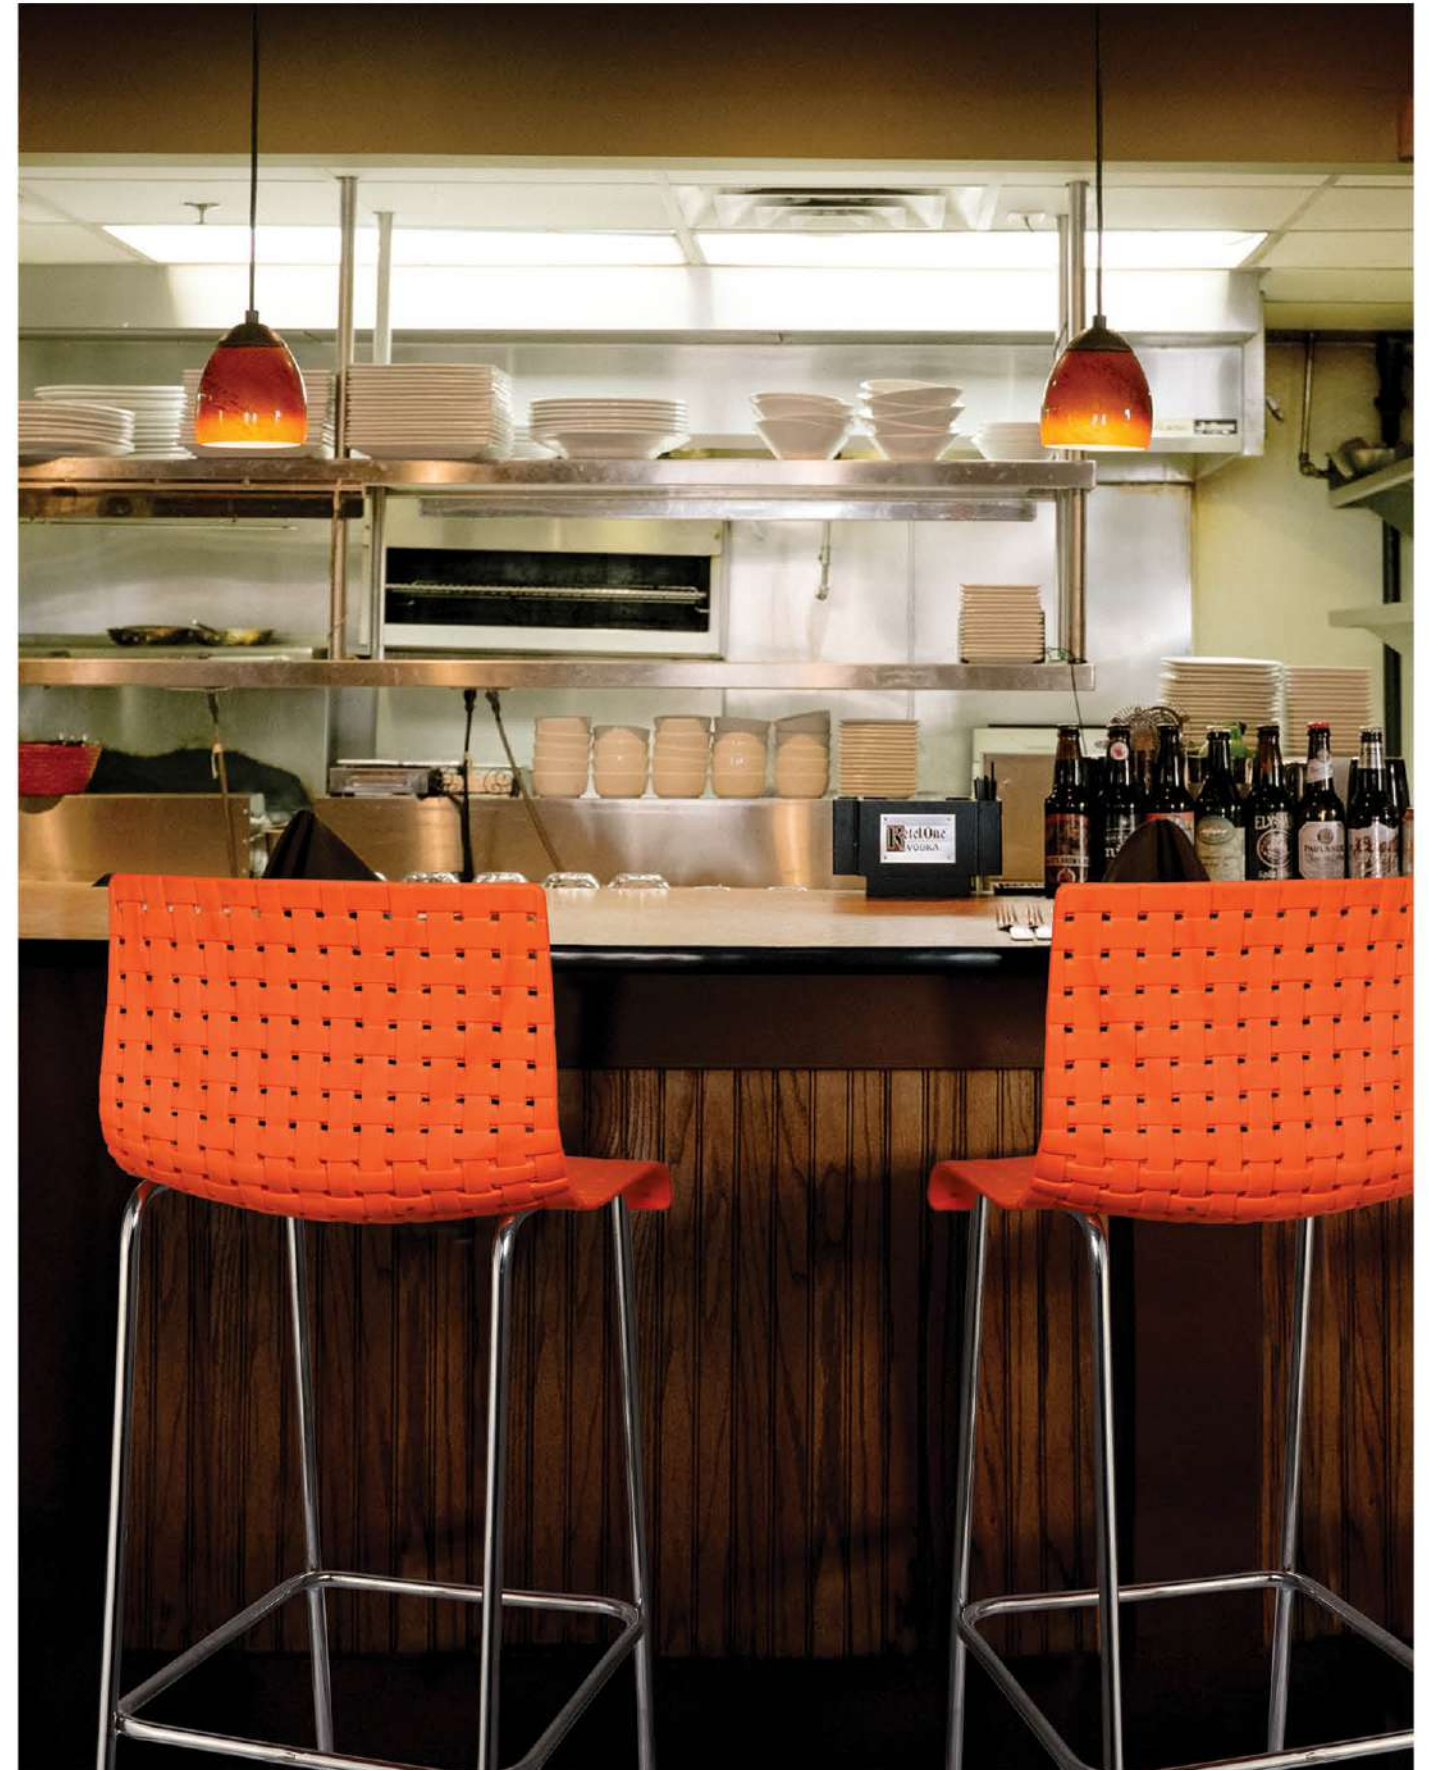

Design Patent Application No. - 304921

Product Dimensions

A	279mm
B	356mm
C	406mm

COLORS VARIANTS

Art, with an attitude

Experience the Luxurious Seating

An ergonomic trademarked chair design to provide comfort and protection from sun, wind, rain and sand on places frequently visited by tourists