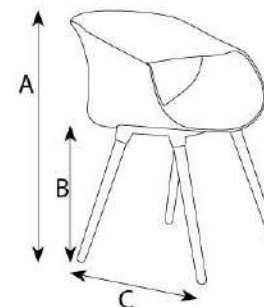

Product Dimensions

A	786mm
B	432mm
C	457mm

COLORS VARIANTS

HEXA

Experience the Luxurious Seating

An explicit styling for the modern generation to feel the welcoming warmth and ease associated with its prototype